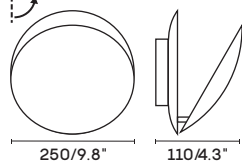

UNO-PL019

- red copper
- brass
- black+red copper
- black+brass
- white + red copper
- white + brass

SMD 12W 3000K 300lm CRI>80

Body metal+gold foil

110- 50- 350° 30°
240V 60Hz

UNO-PL020

- white

SMD 5W 3000K 150lm CRI>80 Driver

Body aluminum+iron

110- 50- 350° 30°
240V 60Hz