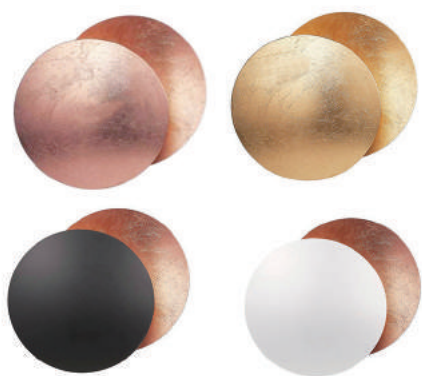

500/19.6" 120/4.7"

UNO-PL018

● black+white

SMD 6W CRI>80

Body metal+resin

□ 100- 50-
240V 60Hz

300/11.8" 70/2.7"

UNO-PL019

-  red copper
-  brass
-  black+red copper
-  black+brass
-  white + red copper
-  white + brass

SMD 12W 3000K 300lm CRI>80

Body metal+gold foil

110- 50- 350° 30°
240V 60Hz

UNO-PL020

-  white

SMD 5W 3000K 150lm CRI>80 Driver