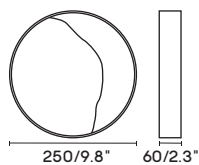

UNO-PL016

● antique copper

G9*2 9W 3000K CRI>80

Body metal+marble

□ 100-
240V