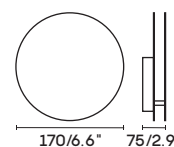

UNO-PL019

- red copper
- brass
- black+red copper
- black+brass
- white + red copper
- white + brass

SMD 12W 3000K 300lm CRI>80

Body metal+gold foil

110- 50- 350° 30°
240V 60Hz

UNO-PL020

- white

SMD 5W 3000K 150lm CRI>80 Driver

Body aluminum+iron

110- 50- 350° 30°
240V 60Hz