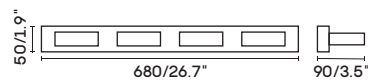

UNO-ML5980C

● chrome

LDE chip 12W 3000K CRI>80 Driver

Body steel

lampshade K9 crystal + acrylic