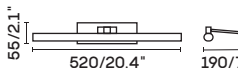

UNO-ML 7110B

- chrome
- sand nickel

LDE chip 12W 6000K CRI>80 Driver
Body steel
lampshade acrylic

100-240V IP44