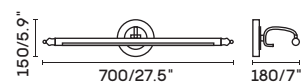

UNO-ML 6340B

- green bronze
- red bronze

LDE chip 12W 3000K CRI>80 Driver
Body metal
lampshade acrylic

100-240V