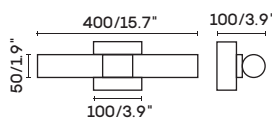

UNO-ML 6111

chrome

LDE chip 12W 3000K CRI>80 Driver
Body steel
lampshade acrylic