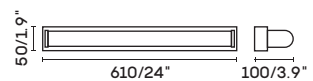

UNO-ML7170C

● black

LDE chip 14W 3000K CRI>80 Driver
Body metal
lampshade acrylic