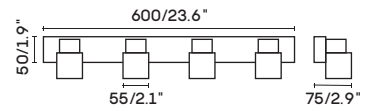

LDE chip 6W 3000K CRI>80 Driver
 Body steel
 lampshade acrylic

UNO-ML5720B

● chrome

LDE chip 9W 3000K CRI>80 Driver
 Body steel
 lampshade acrylic

UNO-ML5720C

● chrome

LDE chip 12W 3000K CRI>80 Driver
 Body steel
 lampshade acrylic