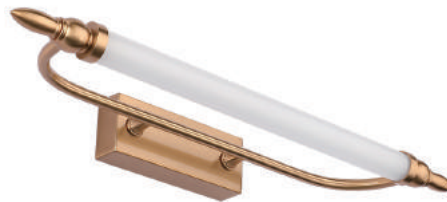

INDOOR

MIRROR LIGHT

UNO-ML 6010A

● chrome

LDE chip 4W 3000K CRI>80 Driver

Body steel

lampshade acrylic

⏚ 100-240V  IP44

lampshade acrylic

UNO-ML 6900C

● antique copper

LDE chip 12W 3000K CRI>80 Driver

Body metal

lampshade acrylic

UNO-ML 7210A

● antique copper