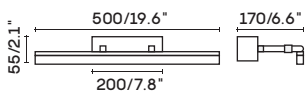

UNO-ML 6480B

- black
- gold
- chrome

LDE chip 12W 3000K CRI>80 Driver
Body metal
lampshade acrylic

100-240V
IP44
8cm
180°