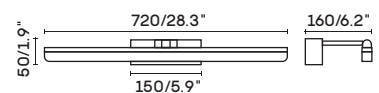

UNO-ML8210D

- black
- gold
- silver

LDE chip 16W 3000K CRI>80 Driver
Body metal
lampshade acrylic

100-240V