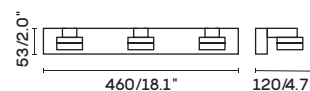

UNO-ML 5920

● chrome

LDE chip 9W 6000K CRI>80 Driver

Body steel

lampshade acrylic