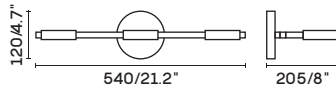

UNO-ML 7060B

chrome

LDE chip 15W 4000K CRI>80 Driver
Body steel
lampshade acrylic