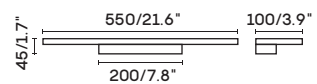

UNO-ML 6040C

○ white

LDE chip 18W 3000K CRI>80 Driver

Body metal

lampshade acrylic