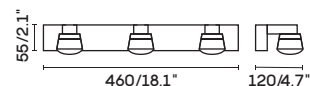

LDE chip 6W 6000K CRI>80 Driver

Body steel

lampshade acrylic

UNO-ML 6590C

● chrome

LDE chip 12W 6000K CRI>80 Driver

Body steel

lampshade acrylic