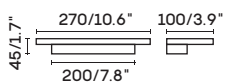

UNO-ML 6040C

○ white

LDE chip 18W 3000K CRI>80 Driver

Body metal

lampshade acrylic