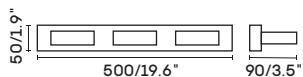

UNO-ML5981C

● chrome

LDE chip 12W 3000K CRI>80 Driver

Body steel

lampshade K9 crystal + acrylic