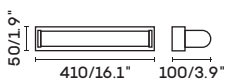

UNO-ML7170C

● black

LDE chip 14W 3000K CRI>80 Driver
Body metal
lampshade acrylic