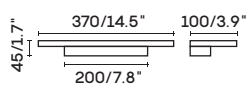

UNO-ML 6041A

○ white

LDE chip 12W 3000K CRI>80 Driver

Body metal

lampshade acrylic

100-
240V

IP44