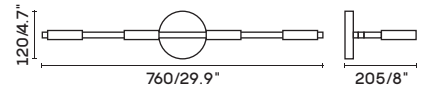

UNO-ML 7060C

chrome

LDE chip 20W 4000K CRI>80 Driver
Body steel
lampshade acrylic