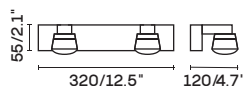

LDE chip 6W 6000K CRI>80 Driver

Body steel

lampshade acrylic

UNO-ML 6590C

● chrome

LDE chip 12W 6000K CRI>80 Driver

Body steel

lampshade acrylic