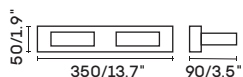

UNO-ML6011B

● chrome

LDE chip 8W 3000K CRI>80 Driver

Body steel

lampshade acrylic