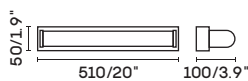

UNO-ML7170C

● black

LDE chip 14W 3000K CRI>80 Driver
Body metal
lampshade acrylic