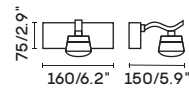

UNO-ML 6580A

- chrome
- rose gold

LDE chip 3W 6000K CRI>80 Driver
Body steel
lampshade acrylic

100-240V