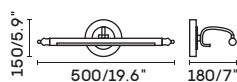

UNO-ML 6340A

- green bronze
- red bronze

LDE chip 8W 3000K CRI>80 Driver
Body metal
lampshade acrylic

100-240V