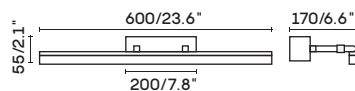

UNO-ML 6480C

- black
- gold
- chrome

LDE chip 14W 3000K CRI>80 Driver
Body metal
lampshade acrylic

100-240V
IP44
8cm
180°