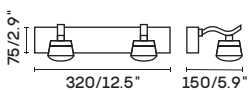

UNO-ML 6580B

- chrome
- rose gold

LDE chip 6W 6000K CRI>80 Driver
Body steel
lampshade acrylic

100-240V