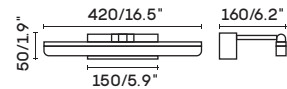

UNO-ML8210A

- black
- gold
- silver

LDE chip 9W 3000K CRI>80 Driver
Body metal
lampshade acrylic

100-240V