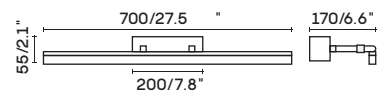

 100-240V
  IP44
  8cm
  180°

UNO-ML 6480D

- black
- gold
- chrome

LDE chip 16W 3000K CRI>80 Driver
 Body metal
 lampshade acrylic

 100-240V
  IP44
  8cm
  180°

UNO-ML8210A

- black
- gold
- silver

LDE chip 9W 3000K CRI>80 Driver
Body metal
lampshade acrylic