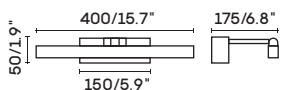

UNO-ML 7520A

- black
- white
- ◐ chrome

LDE chip 8W 3000K CRI>80 Driver

Body metal

lampshade acrylic