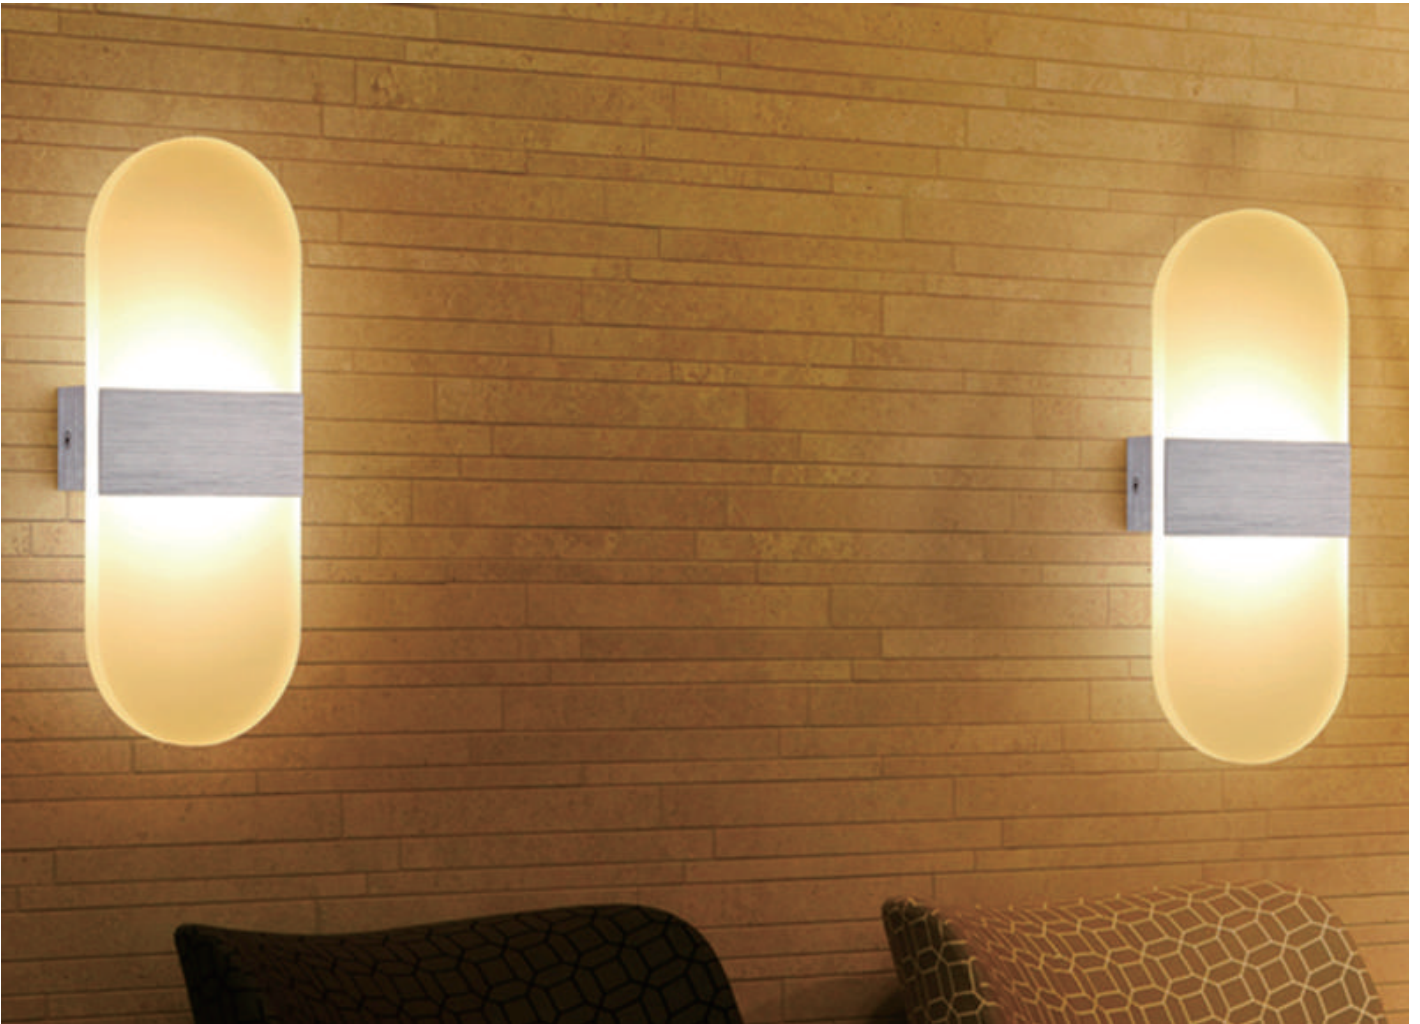

LDE chip 9W 3000K CRI>80 Driver
 Body metal
 lampshade acrylic

UNO-ML7170B

● black

LDE chip 12W 3000K CRI>80 Driver
 Body metal
 lampshade acrylic

UNO-ML7170C

● black

LDE chip 14W 3000K CRI>80 Driver
 Body metal
 lampshade acrylic