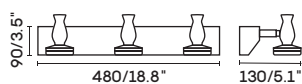

UNO-ML 6900B

● antique copper

LDE chip 9W 3000K CRI>80 Driver

Body metal

lampshade acrylic