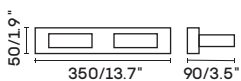

UNO-ML 6010B

● chrome

LDE chip 8W 3000K CRI>80 Driver

Body steel

lampshade acrylic

⏚ 100-240V IP44