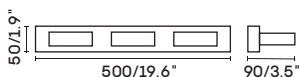

UNO-ML6011C

● chrome

LDE chip 12W 3000K CRI>80 Driver

Body steel

lampshade acrylic