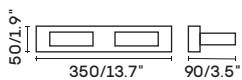

UNO-ML5980C

● chrome

LDE chip 12W 3000K CRI>80 Driver

Body steel

lampshade K9 crystal + acrylic