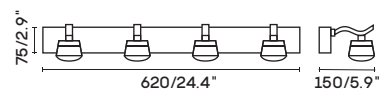

UNO-ML 6580D

- chrome
- rose gold

LDE chip 12W 6000K CRI>80 Driver
Body steel
lampshade acrylic

100-240V