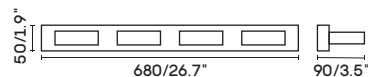

UNO-ML5981C

● chrome

LDE chip 12W 3000K CRI>80 Driver

Body steel

lampshade K9 crystal + acrylic