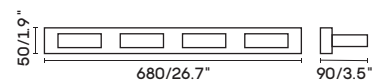

UNO-ML 6010D

● chrome

LDE chip 16W 3000K CRI>80 Driver

Body steel

lampshade acrylic

⏚ 100-240V IP44