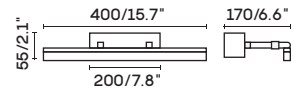

UNO-ML 6480A

- black
- gold
- chrome

LDE chip 9W 3000K CRI>80 Driver
Body metal
lampshade acrylic

100-240V
IP44
8cm
180°