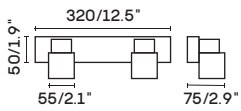

UNO-ML5720C

● chrome

LDE chip 12W 3000K CRI>80 Driver
Body steel
lampshade acrylic