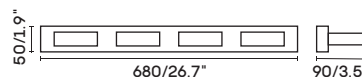

UNO-ML6011D

● chrome

LDE chip 16W 3000K CRI>80 Driver

Body steel

lampshade acrylic