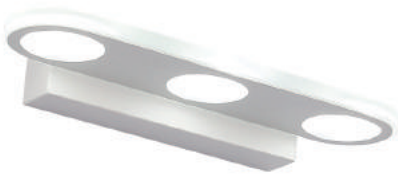

UNO-ML 5920

● chrome

LDE chip 9W 6000K CRI>80 Driver

Body steel

lampshade acrylic

UNO-ML 6040A

○ white

LDE chip 9W 3000K CRI>80 Driver