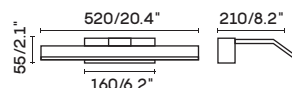

UNO-ML6327

- white
- gold
- chrome

LDE chip 12W 3000K CRI>80 Driver

Body metal

lampshade acrylic

100-240V