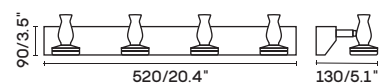

lampshade acrylic

UNO-ML 6900C

● antique copper

LDE chip 12W 3000K CRI>80 Driver

Body metal

lampshade acrylic

UNO-ML 7210A

● antique copper