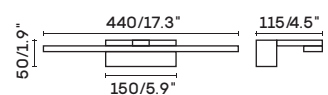

UNO-ML 7570

chrome

LDE chip 10W 3000K CRI>80 Driver
Body steel
lampshade acrylic