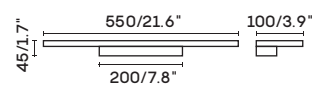

UNO-ML 6041B

○ white

LDE chip 18W 3000K CRI>80 Driver

Body metal

lampshade acrylic

100-
240V

IP44