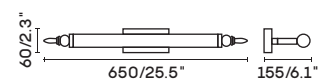

UNO-ML 7210B

● antique copper

LDE chip 14W 3000K CRI>80 Driver

Body metal

lampshade acrylic

100-
240V

JP44