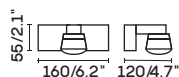

LDE chip 6W 6000K CRI>80 Driver

Body steel

lampshade acrylic

UNO-ML 6590C

● chrome

LDE chip 12W 6000K CRI>80 Driver

Body steel

lampshade acrylic