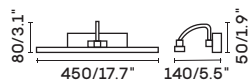

UNO-ML 6323

- chrome
- sand nickel

LDE chip 12W 6000K CRI>80 Driver
Body steel
lampshade acrylic

100-240V IP44