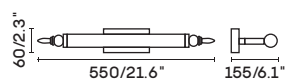

UNO-ML 7210A

● antique copper

LDE chip 12W 3000K CRI>80 Driver

Body metal

lampshade acrylic

100-
240V

JP44