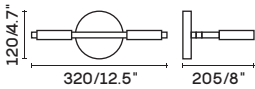

UNO-ML 7060A

chrome

LDE chip 10W 4000K CRI>80 Driver
Body steel
lampshade acrylic