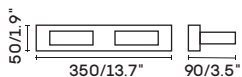

UNO-ML5981C

● chrome

LDE chip 12W 3000K CRI>80 Driver

Body steel

lampshade K9 crystal + acrylic