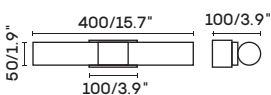

UNO-ML 6110

chrome

LDE chip 12W 3000K CRI>80 Driver
Body steel
lampshade acrylic