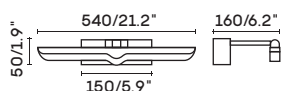

UNO-ML6440

- chrome

LDE chip 12W 3000K CRI>80 Driver

Body metal

lampshade acrylic

100-240V