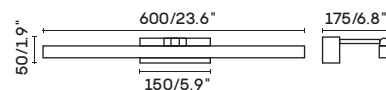

UNO-ML 7520C

- black
- white
- ◐ chrome

LDE chip 14W 3000K CRI>80 Driver

Body metal

lampshade acrylic