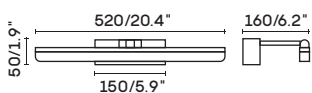

UNO-ML8210B

- black
- gold
- silver

LDE chip 12W 3000K CRI>80 Driver
Body metal
lampshade acrylic

100-240V