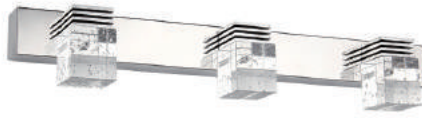

lampshade acrylic

UNO-ML6011D

● chrome

LDE chip 16W 3000K CRI>80 Driver

Body steel

lampshade acrylic

UNO-ML5720A

● chrome