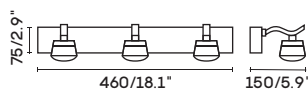

UNO-ML 6580C

- chrome
- rose gold

LDE chip 9W 6000K CRI>80 Driver
Body steel
lampshade acrylic

100-240V