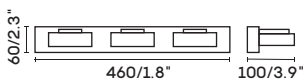

UNO-ML5820

● chrome

LDE chip 9W 3000K CRI>80 Driver
Body steel
lampshade acrylic