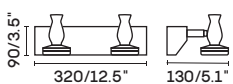

UNO-ML 6900A

● antique copper

LDE chip 6W 3000K CRI>80 Driver

Body metal

lampshade acrylic