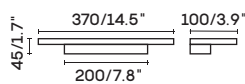

UNO-ML 6040C

○ white

LDE chip 18W 3000K CRI>80 Driver

Body metal

lampshade acrylic