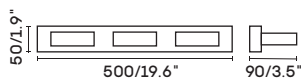

UNO-ML5980C

● chrome

LDE chip 12W 3000K CRI>80 Driver

Body steel

lampshade K9 crystal + acrylic