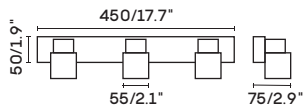

LDE chip 6W 3000K CRI>80 Driver
 Body steel
 lampshade acrylic

UNO-ML5720B

● chrome

LDE chip 9W 3000K CRI>80 Driver
 Body steel
 lampshade acrylic

UNO-ML5720C

● chrome

LDE chip 12W 3000K CRI>80 Driver
 Body steel
 lampshade acrylic