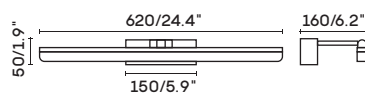

UNO-ML8210C

- black
- gold
- silver

LDE chip 14W 3000K CRI>80 Driver
Body metal
lampshade acrylic

100-240V