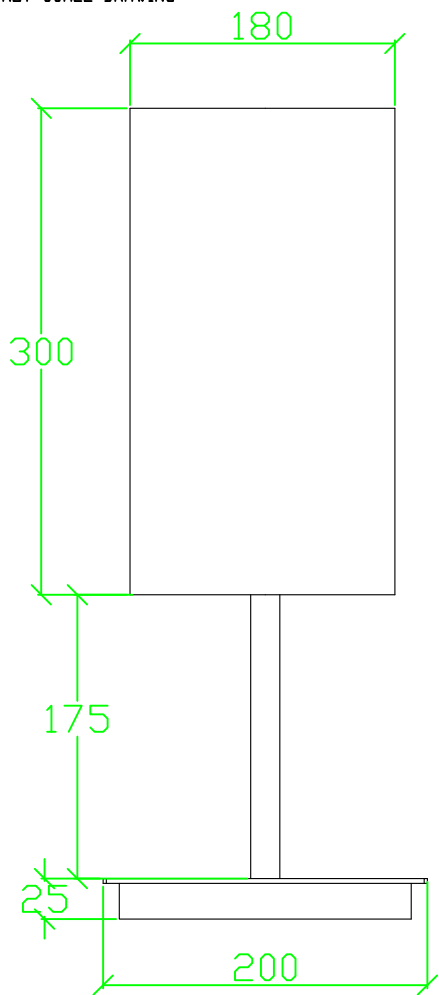

DO NOT SCALE DRAWING

ZONE	REV.	DESCRIPTION	DATE	ISSUE BY
------	------	-------------	------	----------

Remark:

1. Finish is satin nickle
2. In-line on/off switch, black cord with AU plug
3. 6W LED bulb for light source

 <b>ZeroUNO</b> ZeroUNO Lighting		Product Name: Bedside light	
		Project Name: <u>Fiji project</u>	
Material:	Unit as below if unmarked: 1. Unit (mm) ;	Producer: Chen Yong	Date 2015-4-1
Weight:		Checker: Sonny Yu	Date 2015-4-1
Finish:	Scale 1: 1	Approved By:	Date:
		Item No. <u>      </u>	Page <u>1</u> OF <u>1</u>
		<u>      </u>	Version: A0