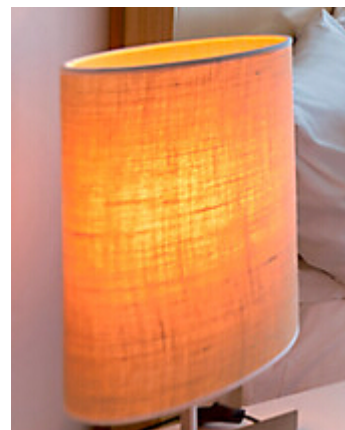

DO NOT SCALE DRAWING

ZONE	REV.	DESCRIPTION	DATE	ISSUE BY
------	------	-------------	------	----------

Remark:

1. Finish is satin nickle
2. In-line on/off switch, black cord with AU plug
3. 6W LED bulb for light source

 <b>ZeroUNO</b> ZeroUNO Lighting		Product Name: Bedside light	
		Project Name: <u>Fiji project</u>	
Material:	Unit as below if unmarked: 1. Unit (mm) ;	Producer: Chen Yong	Date 2015-4-1
Weight:		Checker: Sonny Yu	Date 2015-4-1
Finish:	Scale 1: 1	Approved By:	Date:
		Item No. <u>      </u>	Page <u>1</u> OF <u>1</u>
		<u>      </u>	Version: A0