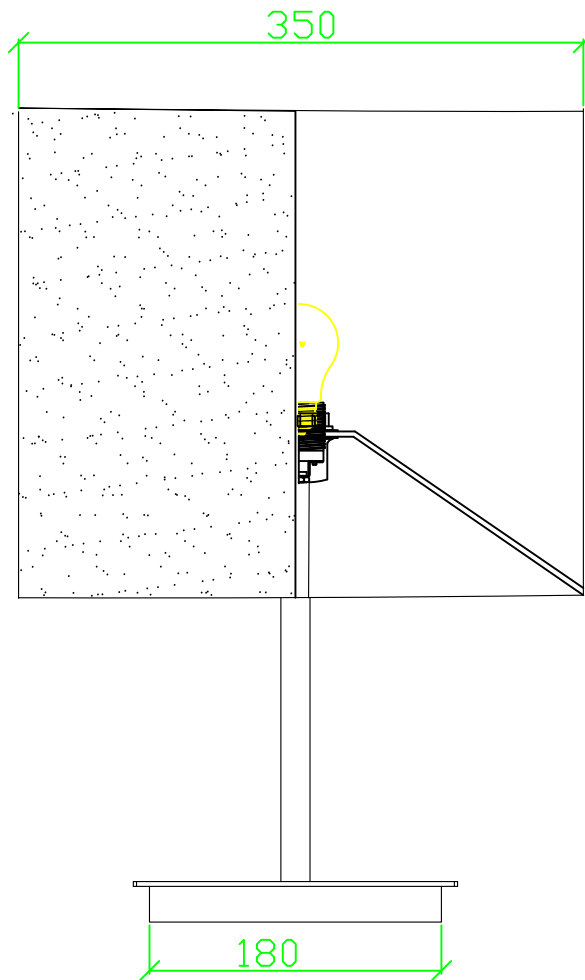

DO NOT SCALE DRAWING

ZONE	REV.	DESCRIPTION	DATE	ISSUE BY
------	------	-------------	------	----------

Remark:

1. Finish is satin nickle
2. In-line on/off switch, black cord with AU plug
3. 6W LED bulb for light source

 <b>ZeroUNO</b> ZeroUNO Lighting		Product Name: Bedside light	
		Project Name: <u>Fiji project</u>	
Material:	Unit as below if unmarked: 1. Unit (mm) ;	Producer: Chen Yong	Date 2015-4-1
Weight:		Checker: Sonny Yu	Date 2015-4-1
Finish:	Scale 1: 1	Approved By:	Date:
		Item No. <u>      </u>	Page <u>1</u> OF <u>1</u>
		<u>      </u>	Version: A0