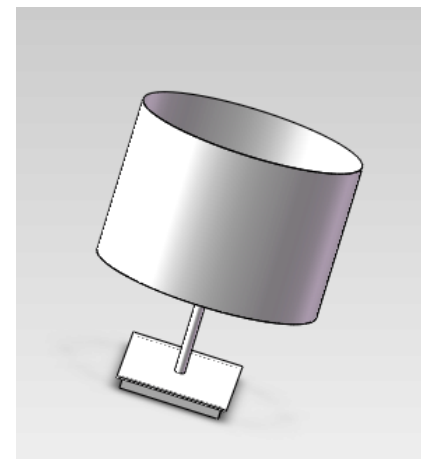

DO NOT SCALE DRAWING

ZONE	REV.	DESCRIPTION	DATE	ISSUE BY
------	------	-------------	------	----------

Remark:

1. Finish is satin nickle
2. In-line on/off switch, black cord with AU plug
3. 6W LED bulb for light source

 <b>ZeroUNO</b> ZeroUNO Lighting		Product Name: Bedside light	
		Project Name: <u>Fiji project</u>	
Material:	Unit as below if unmarked: 1. Unit (mm) ;	Producer: Chen Yong	Date 2015-4-1
Weight:		Checker: Sonny Yu	Date 2015-4-1
Finish:	Scale 1: 1	Approved By:	Date:
		Item No. <u>      </u>	Page <u>1</u> OF <u>1</u>
		<u>      </u>	Version: A0