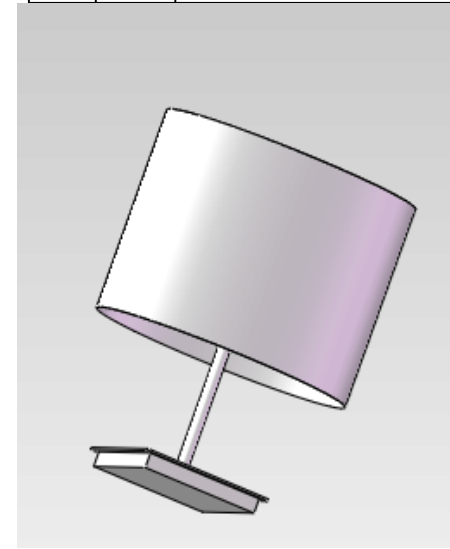

DO NOT SCALE DRAWING

ZONE	REV.	DESCRIPTION	DATE	ISSUE BY
------	------	-------------	------	----------

Remark:

1. Finish is satin nickle
2. In-line on/off switch, black cord with AU plug
3. 6W LED bulb for light source

 <b>ZeroUNO</b> ZeroUNO Lighting		Product Name: Bedside light	
		Project Name: <u>Fiji project</u>	
Material:	Unit as below if unmarked: 1. Unit (mm) ;	Producer: Chen Yong	Date 2015-4-1
Weight:		Checker: Sonny Yu	Date 2015-4-1
Finish:	Scale 1: 1	Approved By:	Date:
		Item No. <u>      </u>	Page <u>1</u> OF <u>1</u>
		<u>      </u>	Version: A0